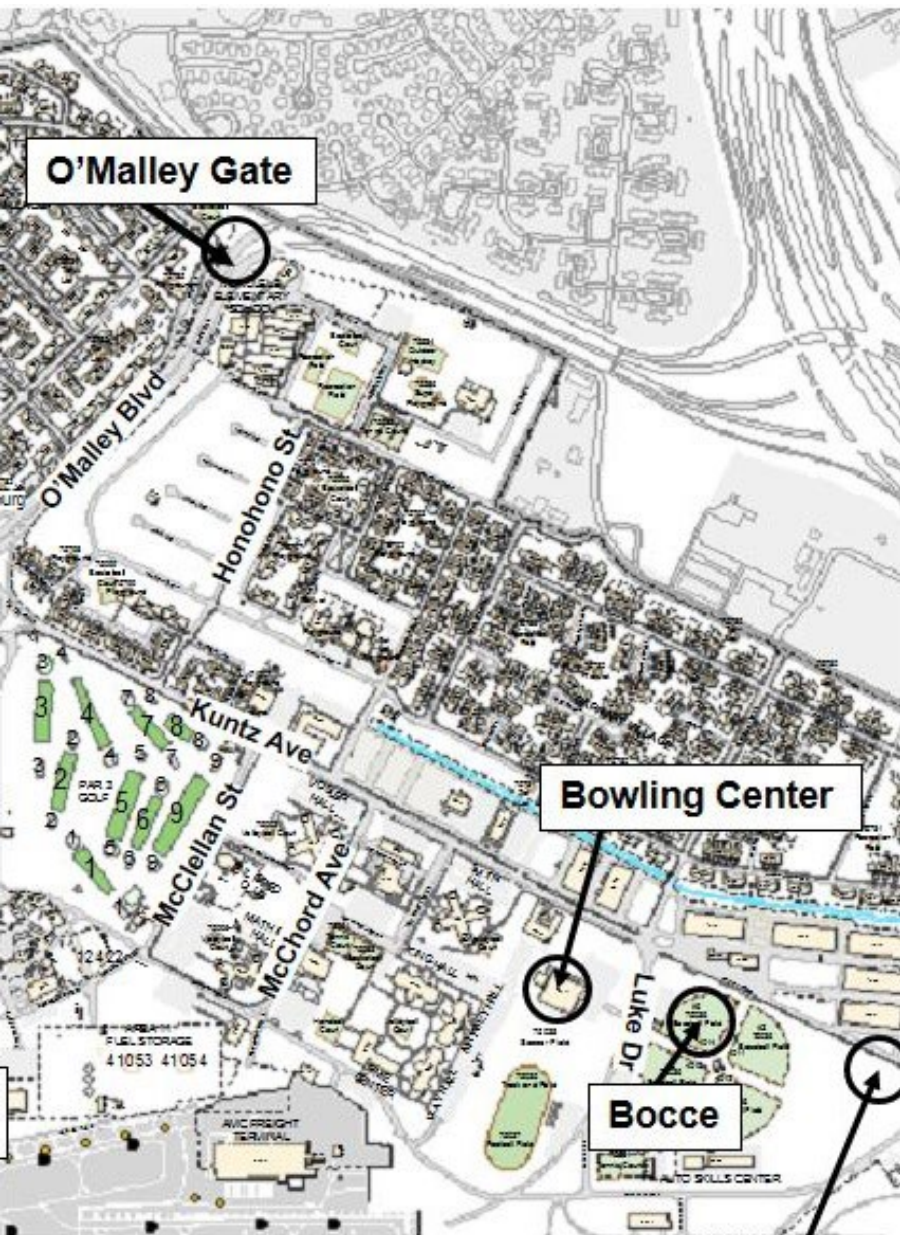

Map of MCBH, Kaneohe Bay

GEMO 19

OFFICERS CLUB

Map of MCBH, Kaneohe Bay

Youth Activities Gym (BB)

K-Bay Lanes (Bowling)

Mokapu Rd. goes to back (Mokapu) Gate

Main Gate

NU'URIA PONDS

Joint Base - Pearl Harbor

South Ave.

To Pearl Harbor

11th St

Mills Blvd

Fox Blvd

Vickers Ave

Main Gym (BB)

Vandenberg Blvd

To Vandenberg

To Kuntz

Scott Cr

Freedom Ave

Hangar Ave

O'Malley Blvd

Apollo Ave

O'Malley Blvd

Note: Opening Ceremonies will be held at Club Pearl. Please see Joint Base – Pearl Harbor Map.

Joint Base - H

O'Malley Gate

Bowling Center

Bocce

Kuntz Gate