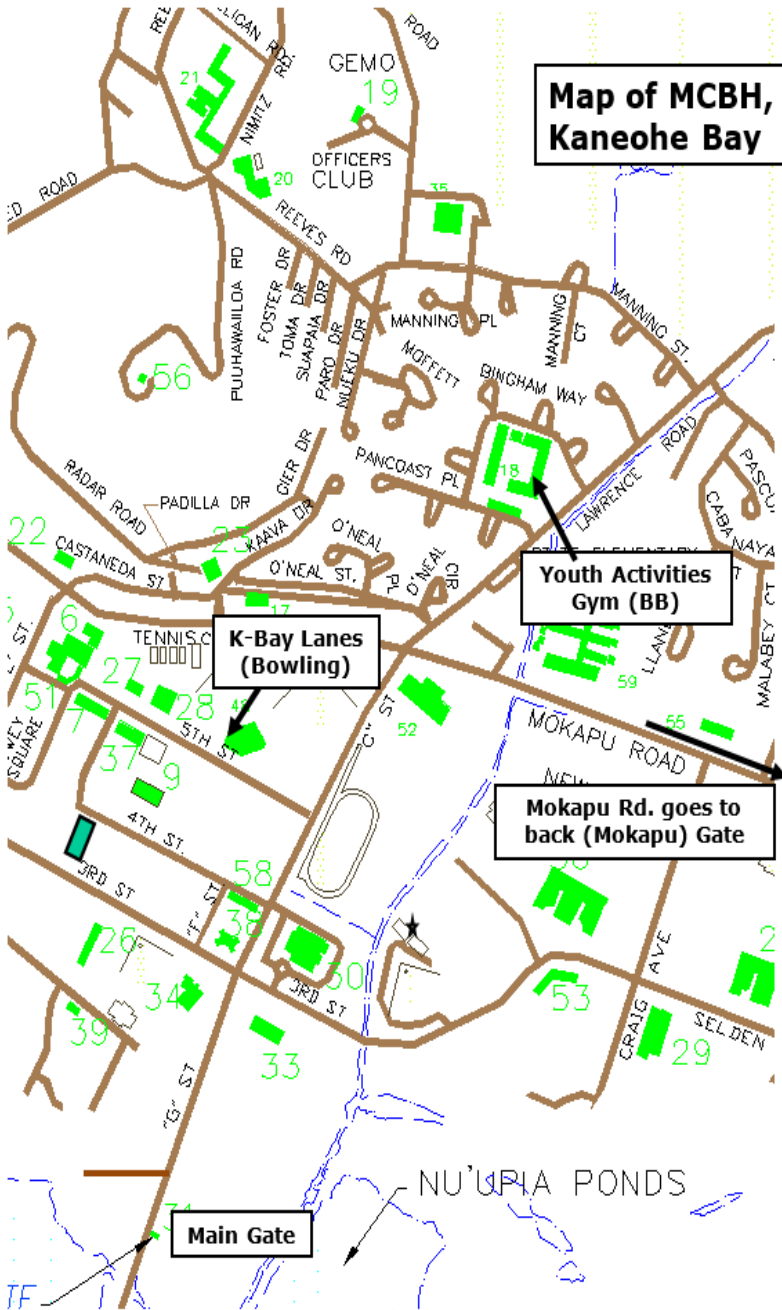

Map of MCBH, Kaneohe Bay

GEMO 19

OFFICERS CLUB

Map of MCBH, Kaneohe Bay

Youth Activities Gym (BB)

K-Bay Lanes (Bowling)

Mokapu Rd. goes to back (Mokapu) Gate

Main Gate

NU'URIA PONDS

Joint Base - Pearl Harbor

South Ave.

To Pearl Harbor

11th St

Mills Blvd

Fox Blvd

Vickers Ave

Main Gym (BB)

Vandenberg Blvd

To Vandenberg

To Kuntz

Scott Cr

Freedom Ave

Hangar Ave

O'Malley Blvd

Apollo Ave

O'Malley Blvd

Note: Opening Ceremonies will be held at Club Pearl. Please see Joint Base – Pearl Harbor Map.

Joint Base - H

O'Malley Gate

Bowling Center

Bocce

Kuntz Gate